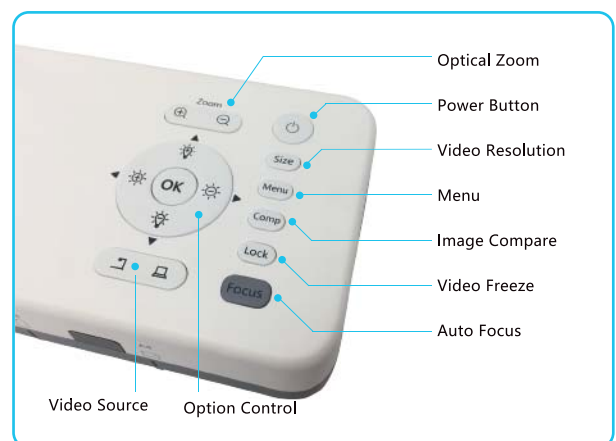

## Digital Visual Presenter

HD-1080P High Quality Video  
HDMI, VGA-OUT, and USB

VIDEO RESOLUTION

AUTO FOCUS

OPTICAL ZOOM

HDMI

VGA-OUT

USB 2.0

## FEATURES

- Built-in 2.0 mega pixel image sensor
- Support HD-1080P video streaming
- Built-in optical zoom lens, sharp images
- High quality real-time visual presenting
- Built-in LED lights, fit for low-light environments
- Powerful OSD feature for menu control
- Support HDMI, VGA-OUT, and USB output
- Support video capture via USB connection
- Support external remote control

## FUNCTION KEY FEATURES

- Support up to 15 function keys
- Support video rotation, zooming, cropping, freeze, color control, and brightness control, etc.

SOFTWARE FEATURES ( CamShow )

Visual Presenting

Real time HD-1080P video presenting  
Support video rotation and zoom  
Support on-screen remarking

Drawing Tools

Support multiple pen styles  
Support different shapes templates  
Support magnifier, spotlight, and curtains

SPECIFICATION

MODEL	VP2400FZ
SENSOR RESOLUTION	2.0 Mega Pixels
ZOOM	Optical Zoom (x22) + Digital Zoom (x4)
LENS FOCUS	Auto Focus
PREVIEW SIZE	A4 or smaller
OUTPUT	HDMI / VGA-OUT / USB 2.0
RESOLUTION	HDMI/VGA-OUT : 1920x1080、1280x1024、1024x768
FRAME RATE	HDMI/VGA-OUT : 15 FPS
VIDEO CONTROL	Rotation, Zooming, Freeze, Capture-and-compare
COLOR CONTROL	AE, AWB, Brightness, Positive/Negative, Color/BW
USB CAPTURE MODE :	
RESOLUTION	1600x1200 @ 5fps, 1280x1024 @ 7.5 fps
VIDEO FORMAT	YUV、MJPEG
DRIVER SOFTWARE	UVC , Driver-Free
APP. SOFTWARE	CamShow
OPERATING SYSTEM	XP、Win7、Win8、Win10
LED LIGHTS	Built-in LEDs
EXPANSION PORT	USB 2.0 Expansion Port, with USB Hub built-in
THEFTPROOF FEATURES	Anti-theft Look Hole, Anti-theft Lock Bar
POWERED BY	External Power Supply (DC-5V, 800mA)
POWER ADAPTER	100-240V AC-DC Adapter, 50/60Hz
SIZE	260x110x435mm (Open), 355x110x105mm (Close)
WEIGHT	2.1Kg
ACCESSORIES	Remote Control, Video Cables