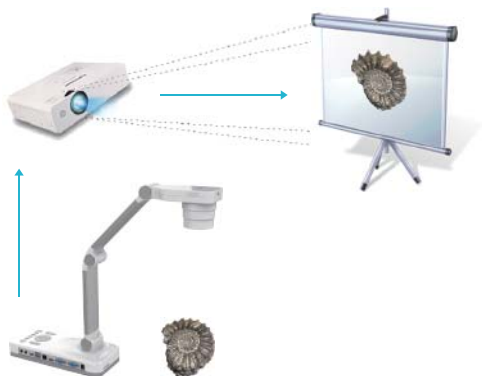

USAGE SCENARIO

MEETING ROOMS

Meeting room presentation
Real time visual presenting
Professional whiteboard & presenting software